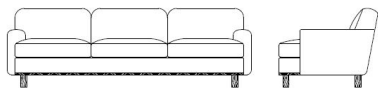

Dune Collection—

CLOUD 2  
Richard Shemtov, 2024

***dune***

CLOUD 2

Richard Shemtov, 2024

Sofa upholstered with poly-urethane foam over solid wood frame. Seats with poly/down cushions. Base/legs in solid wood. Many finish options available.

94" w X 38" d X 30" h  
Custom sizes available

Dune Showroom  
200 Lexington Ave. T 212 → 925 → 6171  
Suite 100 F 212 → 925 → 2273  
NY, NY 10016 Dune-NY.com

**dune**